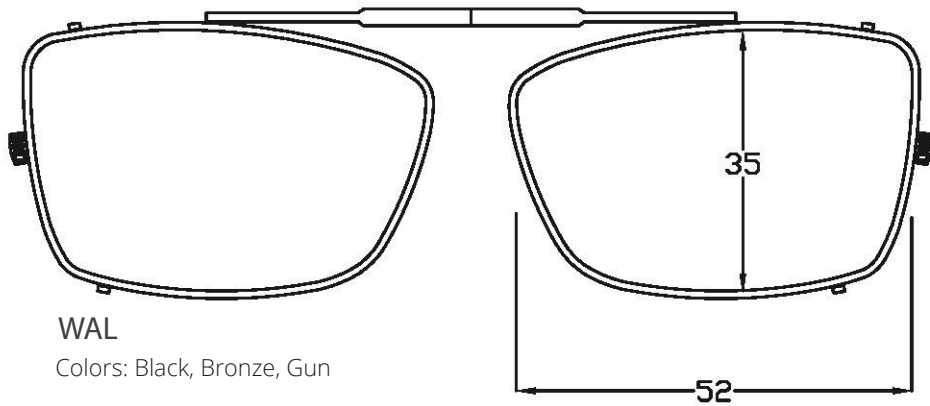

ROC

Colors: Black, Bronze

WAL

Colors: Black, Bronze, Gun

WAL

Colors: Black, Bronze, Gun

WAL

Colors: Black, Bronze, Gun