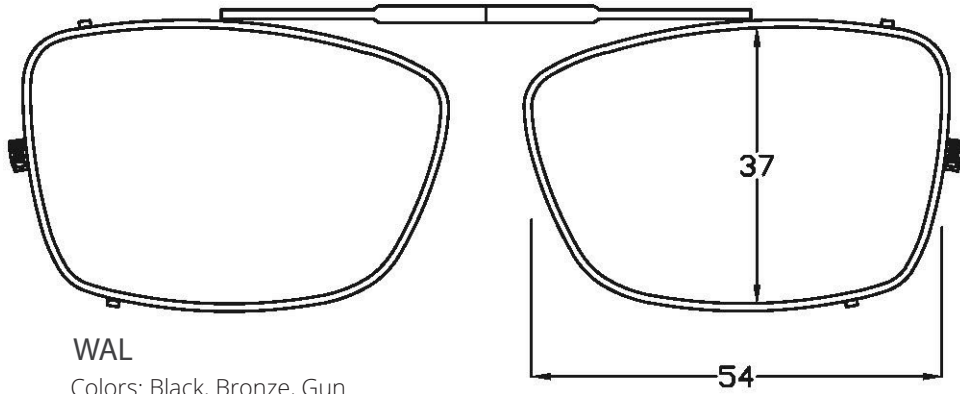

ROC

Colors: Black, Bronze

WAL

Colors: Black, Bronze, Gun

WAL

Colors: Black, Bronze, Gun

WAL

Colors: Black, Bronze, Gun